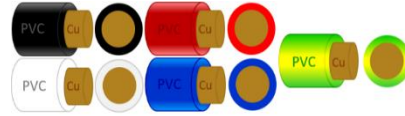

PVC POWER CABLES

AUSTRALIA PACIFIC ELECTRIC CABLES

PVC Insulated, Unsheathed,
Single core,
0.6 / 1 kV to AS/NZS 5000.1

Standard Colours

1.5 to 35mm²

Black, Blue, Red, White &
Earth (green/yellow)

1.5mm also available in
Pink & Purple

25 - 50mm²

Red, Black & Earth (green/yellow)

*70 - 240mm²

Available in Earth (green/yellow) only

Conductor: annealed copper.
Insulation: PVC V90
compounds for continuous
conductor temperature of 90°C.

Nominal Conductor area mm ²	Average Insulation thickness mm	Approx. overall diameter mm	Approx. mass kg/100m	Product Code
1.5 - Colour	0.8	3.2	2.3	IVM105
1.5 - Earth	0.6	2.8	2.0	IVM105E
2.5 - Colour	0.8	3.7	3.5	IVM205
2.5 - Earth	0.7	3.5	3.3	IVM205E
4.0	1.0	4.7	5.6	IVM004
6.0	1.0	5.2	7.7	IVM006
10.0	1.0	6.2	12.0	IVM010
16.0	1.0	7.2	18.1	IVM016
25.0	1.2	9.0	28.6	IVM025
35.0	1.2	10.2	38.5	IVM035
50	1.4	11.8	52.1	IVM050E
*70.0	1.4	13.6	73.4	IVM070E
*95.0	1.6	16.0	101.4	IVM095E
*120.0	1.6	17.6	126.3	IVM120E
*150.0	1.8	19.6	155.5	IVM150E
*185.0	2.0	21.8	194.8	IVM185E
*240.0	2.2	24.9	254.8	IVM240E
*70 - 240mm Available in Green/Yellow (earth) only				